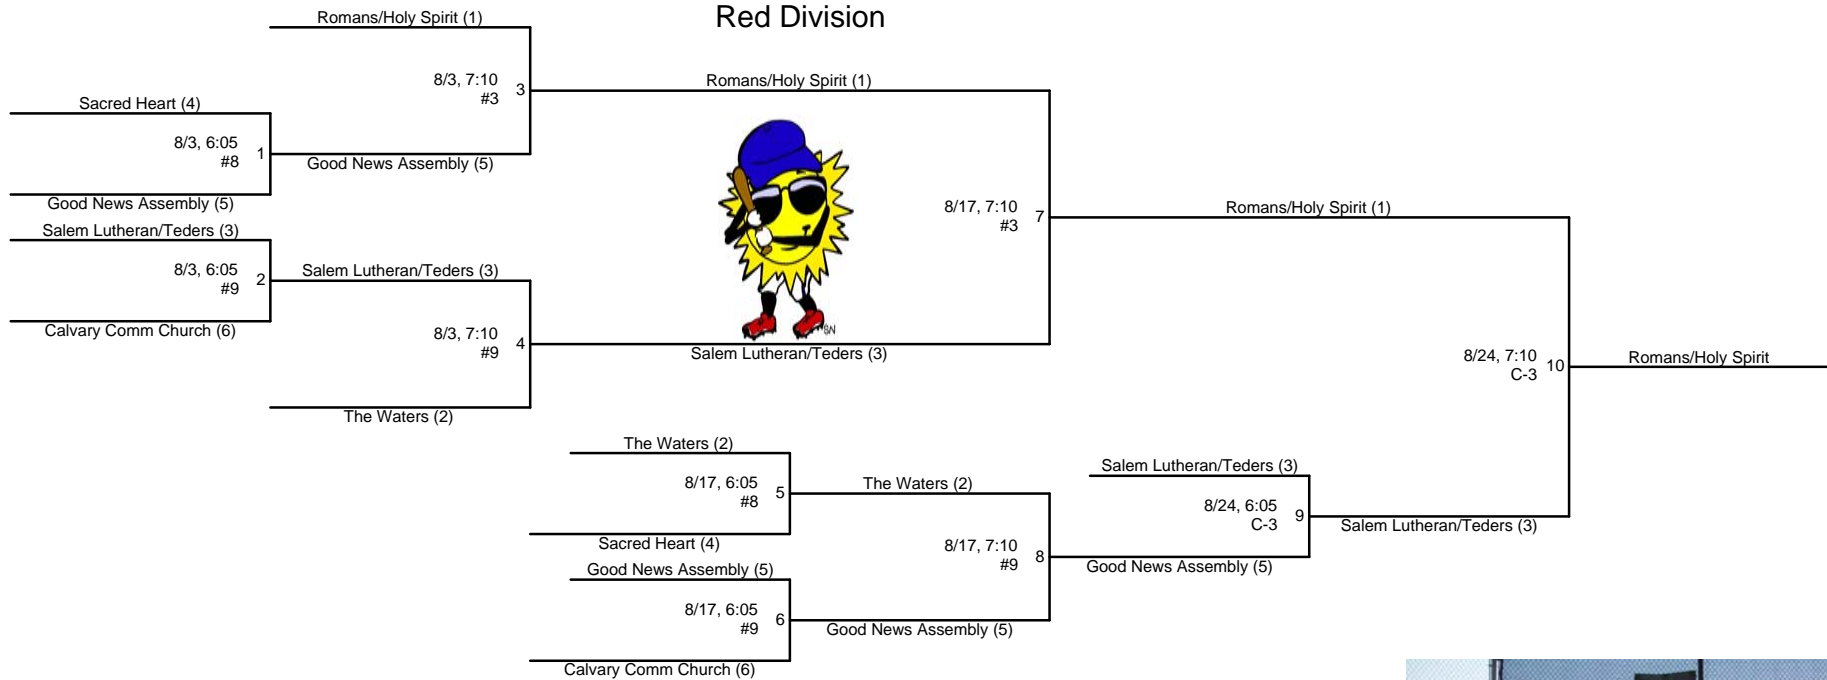

## St. Cloud Recreation Tuesday Church Playoffs Red Division

**Any addition rainouts will be made up on Sunday, August 29**

Team with the better seed will be "home" in their 1st game. Home determined by coin flip thereafter.

Watch closely for double headers, teams will fall into the lower bracket after their first loss.

Games may not end in a tie